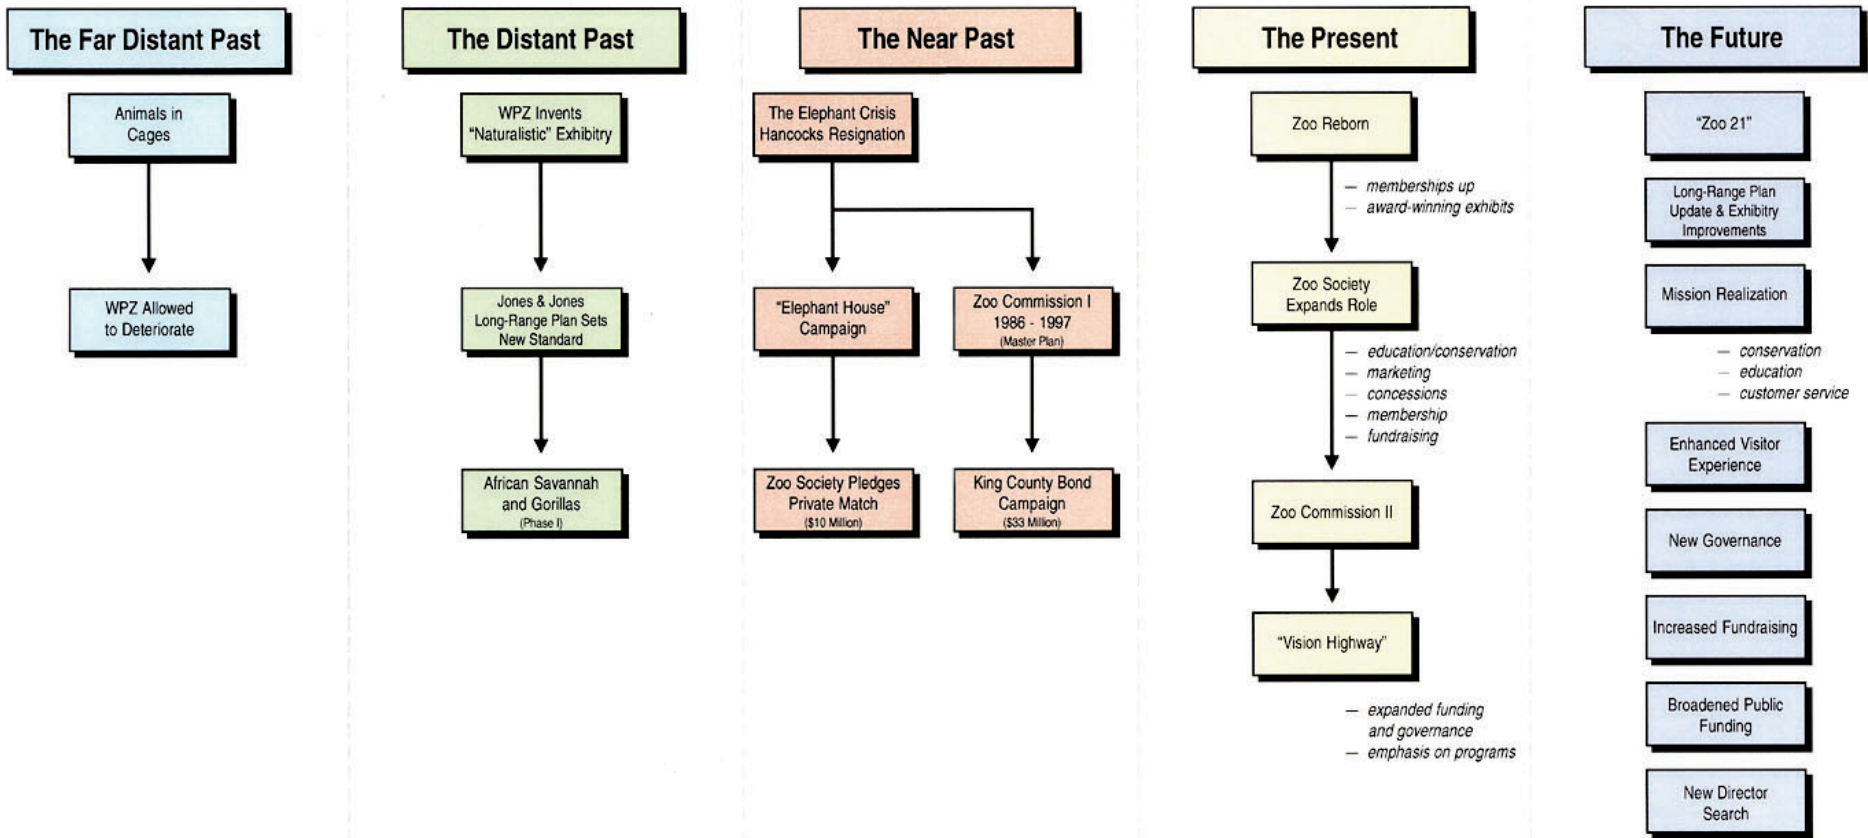

WOODLAND PARK ZOO

Zoo Chronology

1970's

1980's

1990's

Century 21

January 21, 1999